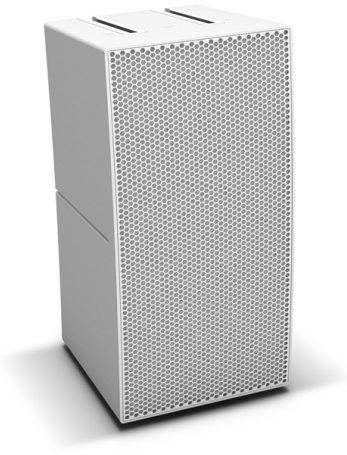

LD Systems CURV 500 D SAT W - Duplex Satellite White

CARACTERISTIQUES GENERALES :	
Réf :	AH-LDCURV500DSATW

LD Systems CURV 500 D SAT W - Duplex Satellite White

Providing tightly focused long-throw coverage, the CURV 500® Duplex Satellite expands the system's configuration options in on-stage applications and fixed installations. The unique unibody enclosure of die cast aluminium features two 4" midrange drivers and six 1" high frequency drivers with patented WaveAhead® technology delivering balanced high-definition audio. The Duplex is primarily intended for creating spiral arrays in combination with multiple standard satellites making up the bottom curvature. This allows you to configure the system for optimum coverage throughout the listening area from front to rear. The CURV 500® Duplex is ready for cableless SmartLink® plug-and-play connection and available in black (LDCURV500DSAT) or white (LDCURV500DSATW).

- Two standard CURV 500® satellites in single enclosure
- 2 x 4" midrange drivers
- 6 x 1" high frequency drivers
- WaveAhead® technology for high-definition audio
- Cableless SmartLink® connection
- Impedance 8 ohms
- Perfect for creating spiral-arrays with standard CURV satellites
- Compatible with all CURV500® systems